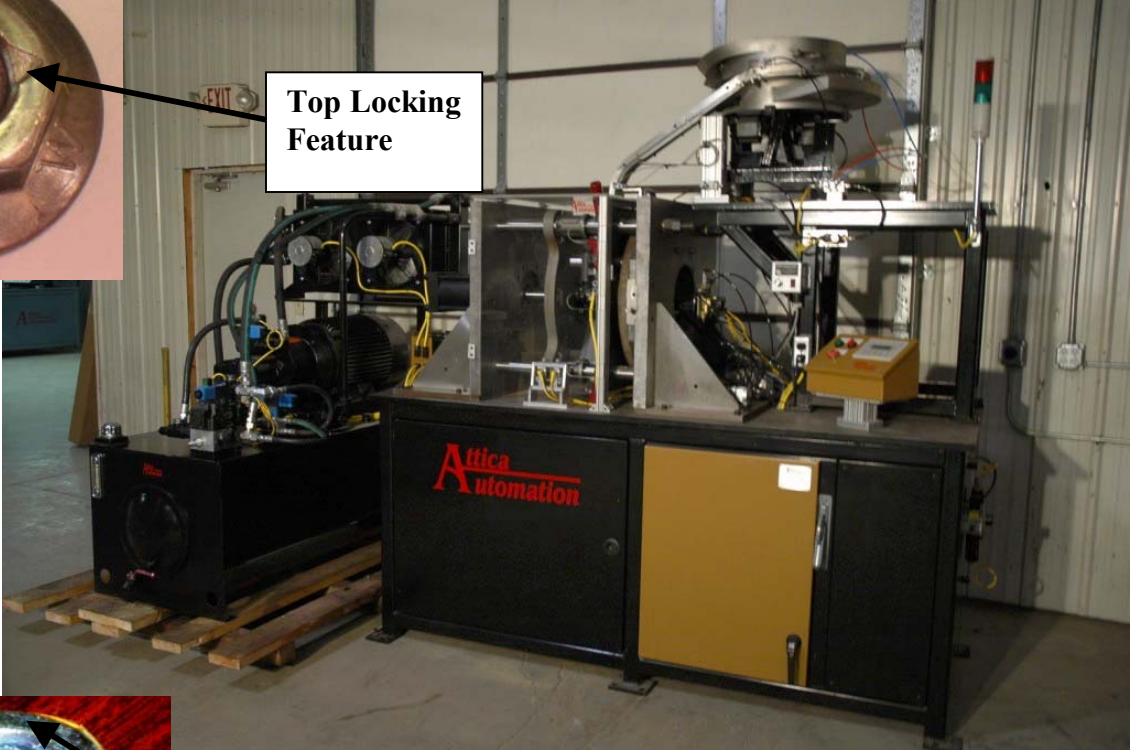

Attica Automation

Seeing Beyond The Horizon

Attica Automation Nut Locking System

Top Locking Feature

Double Side Locking Feature

**Triple Side
Locking Feature**

Attica Automation Nut Locking System

**Capable of 24 Ton at 100 PPM
Lower Tonnage Faster Speeds.**