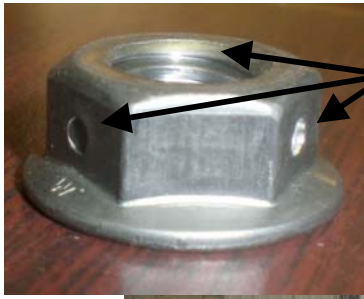

Attica Automation

Seeing Beyond The Horizon

Attica Automation Nut Locking System

Top Locking Feature

Double Side Locking Feature

**Triple Side
Locking Feature**

Attica Automation Nut Locking System

**Capable of 24 Ton at 100 PPM
Lower Tonnage Faster Speeds.**