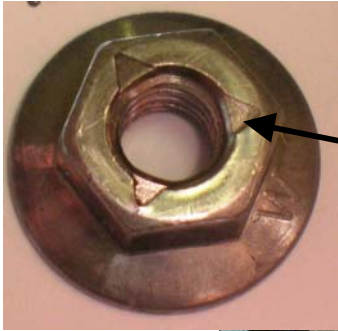

Attica Automation

Seeing Beyond The Horizon

Attica Automation Nut Locking System

Top Locking Feature

Double Side Locking Feature

**Triple Side
Locking Feature**

Attica Automation Nut Locking System

**Capable of 24 Ton at 100 PPM
Lower Tonnage Faster Speeds.**